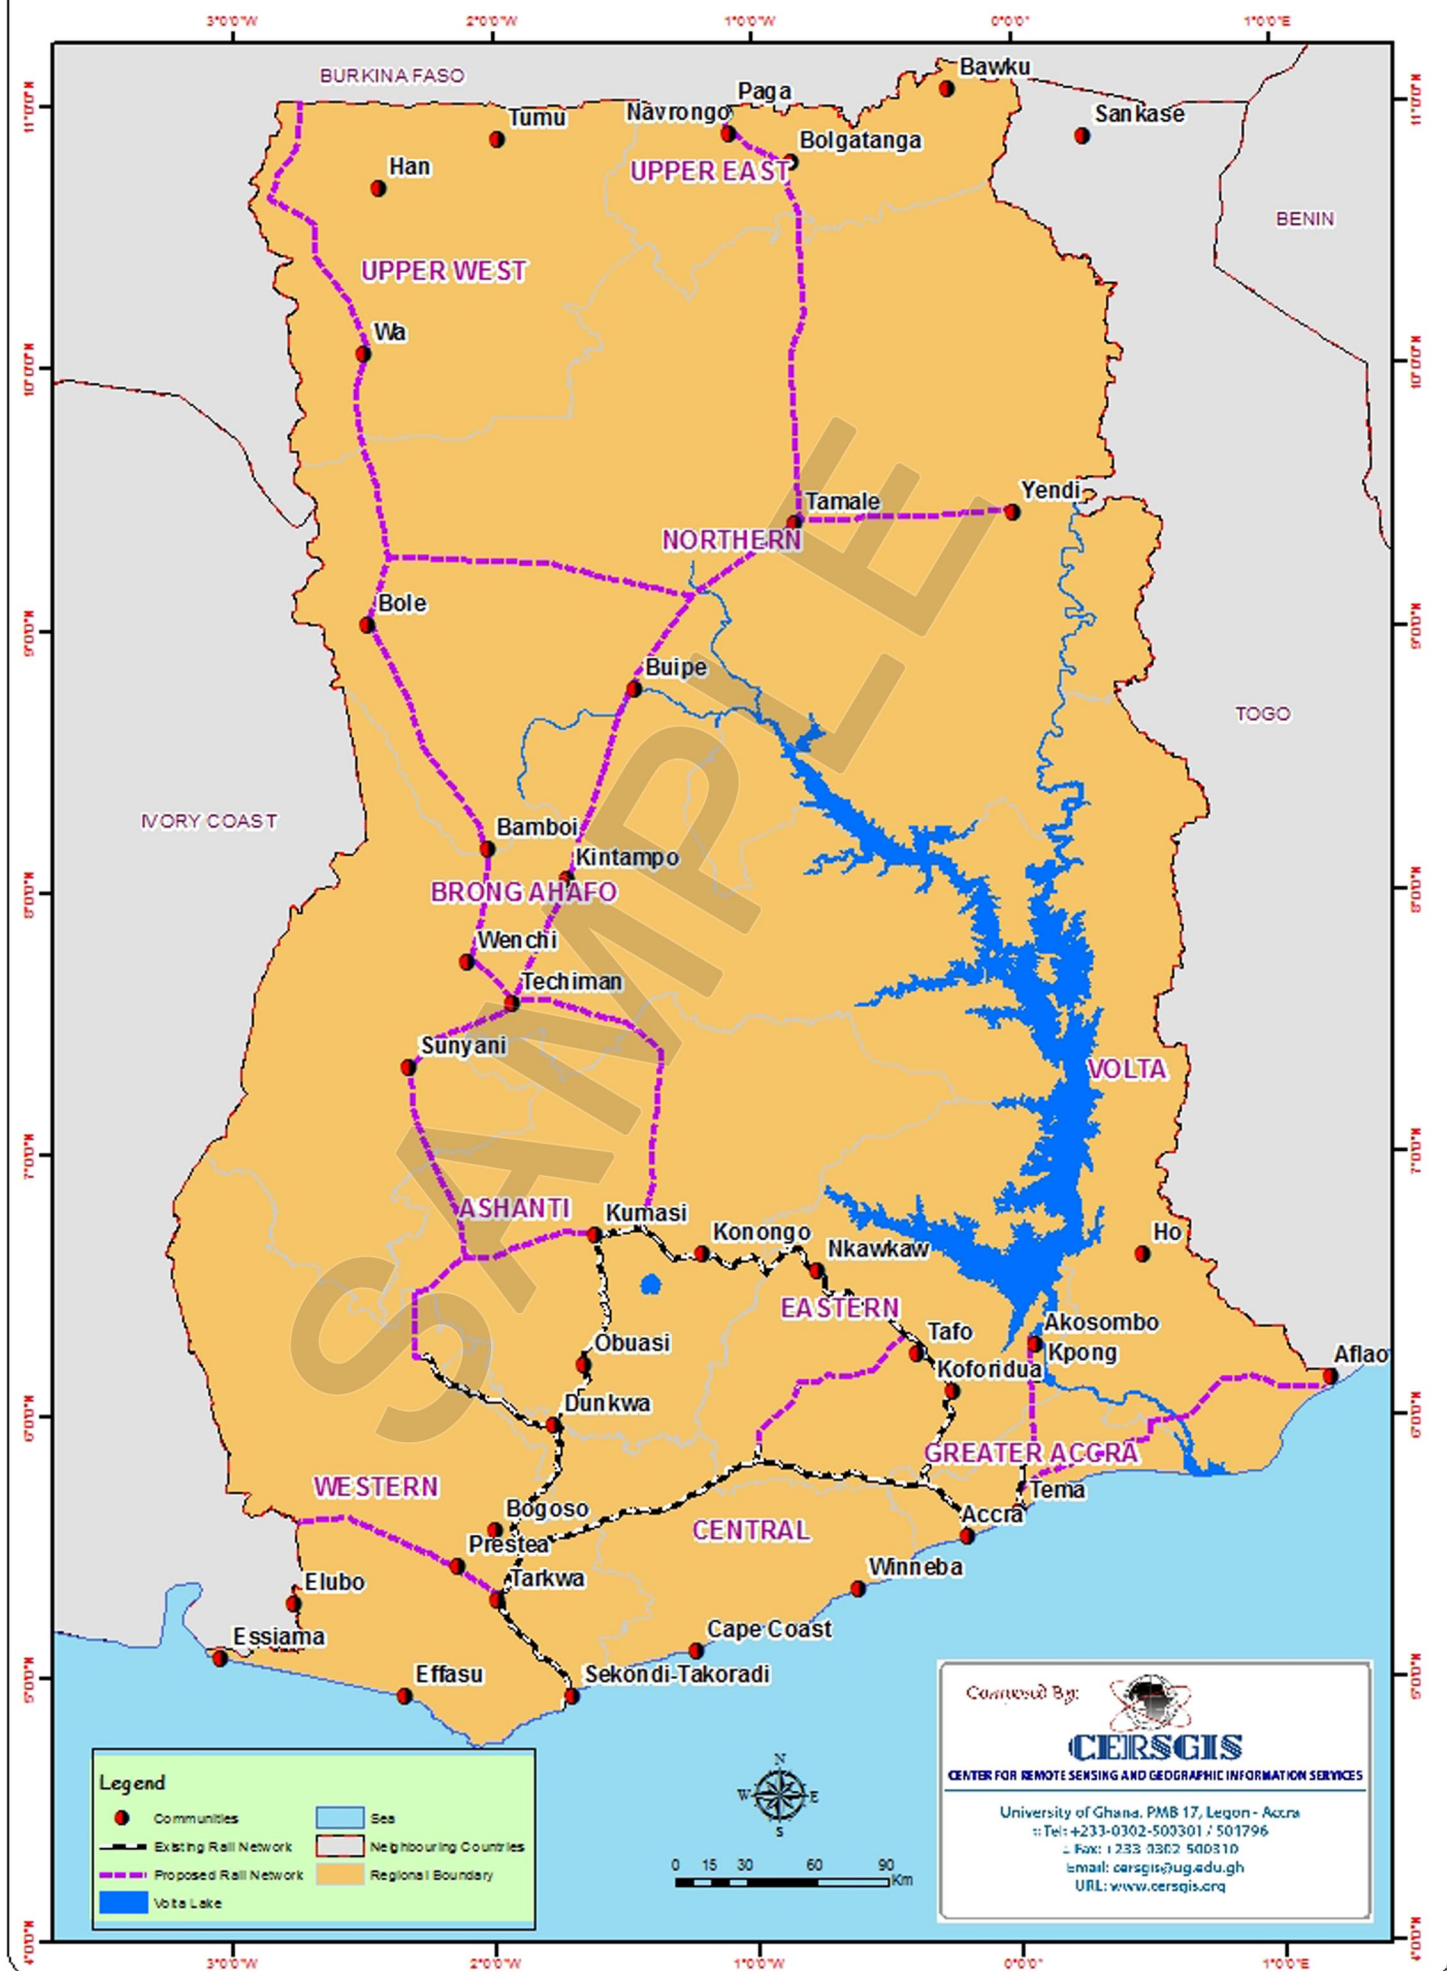

RAILWAY NETWORK INFRASTRUCTURE MAP OF GHANA

Compiled By:

CERSGIS

CENTER FOR REMOTE SENSING AND GEOGRAPHIC INFORMATION SERVICES

University of Ghana, PMB 17, Legon - Accra

Tel: +233-0302-500301 / 501796

Fax: +233 0302 500310